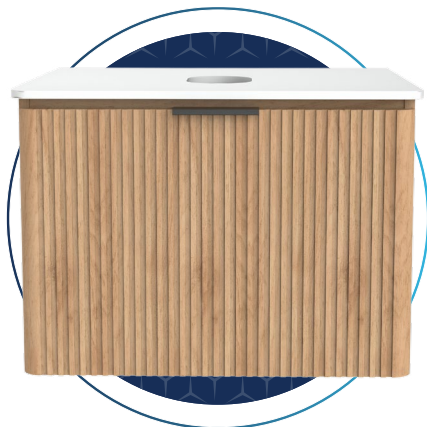

COMFORT RIBBED OAK CABINET 600MM (WITH 1 DRAWER)

W 560 | H 400 | D 460

Colour	Oak
Material	MDF with melamine finish
Product Code	CABCOMFWH0600BC
Weight	14 kg

Wall-hung cabinet with one drawer and matt black handle

Scan to view
and download
CAD Drawing