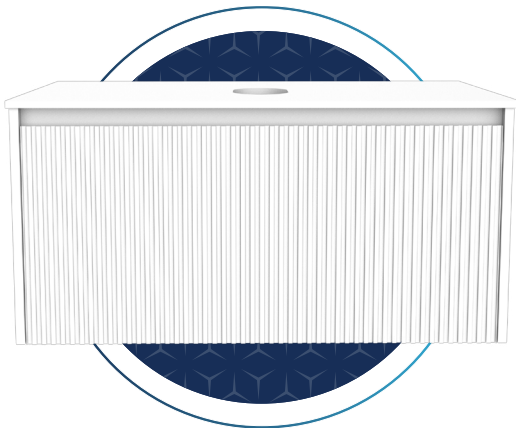

ZARA RIBBED 800MM WALL-HUNG CABINET (WITH 1 DRAWER)

W 800 | H 400 | D 460

Colour	Matt white
Material	MDF with melamine finish
Product Code	CABZARAWH0800BC
Weight	18 kg

Scan to view
and download
CAD Drawing