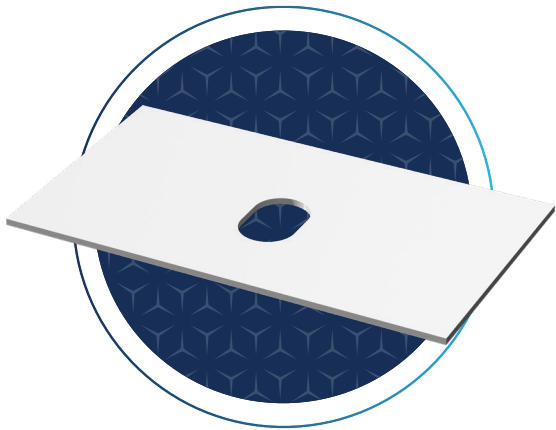

800 SLAB TOP

W 810 | H 12 | D 465

Colour	White
Material	Sintered stone
Product Code	SLA800WHITE00BC
Weight	12 kg

Scan to view
and download
CAD Drawing