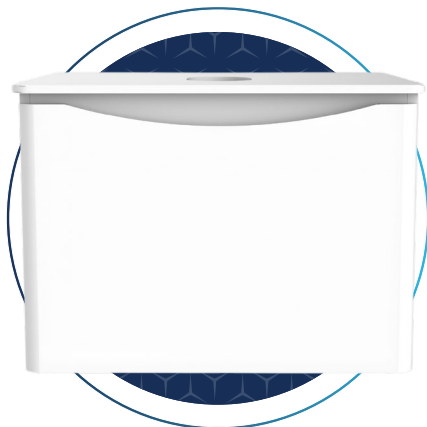

MATRIX 600MM WALL-HUNG CABINET (WITH 1 DRAWER)

W 560 | H 400 | D 460

Colour	Matt white
Material	MDF with melamine finish
Product Code	CABMATRWH0600BC
Weight	14 kg

Wall-hung cabinet with one drawer

Scan to view
and download
CAD Drawing