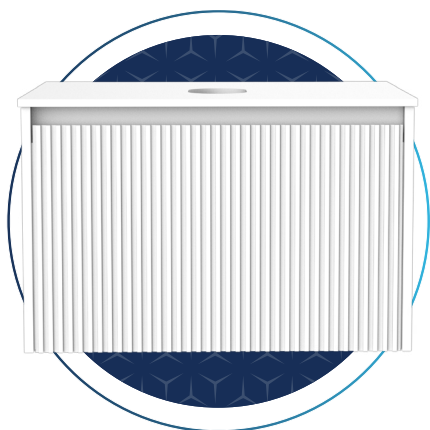

ZARA RIBBED 600MM WALL-HUNG CABINET (WITH 1 DRAWER)

W 600 | H 400 | D 600

Colour	Matt white
Material	MDF with melamine finish
Product Code	CABZARAWH0600BC
Weight	15 kg

Scan to view
and download
CAD Drawing

MINIMUM ORDER VALUE IS R6000

Lecico reserves the right to change the product without notification.