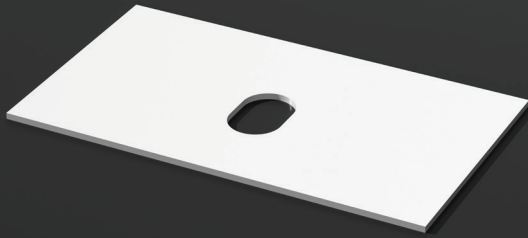

800 SLAB TOP

800 WHITE SINTERED STONE SLAB TOP

	COLOUR	WHITE
	MATERIAL	SINTERED STONE
	PRODUCT CODE	SLA800WHITE00BC
	BASIN WEIGHT	12KG

W 810 | H 12 | D 465

LECICO RESERVE THE RIGHT TO CHANGE THE PRODUCT WITHOUT NOTIFICATION