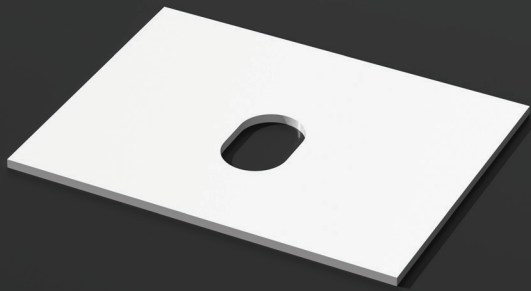

600 SLAB TOP

600 WHITE SINTERED STONE SLAB TOP

COLOUR	WHITE
MATERIAL	SINTERED STONE
PRODUCT CODE	SLA600WHITE00BC
BASIN WEIGHT	9KG

W 610 | H 12 | D 465

LECICO RESERVE THE RIGHT TO CHANGE THE PRODUCT WITHOUT NOTIFICATION