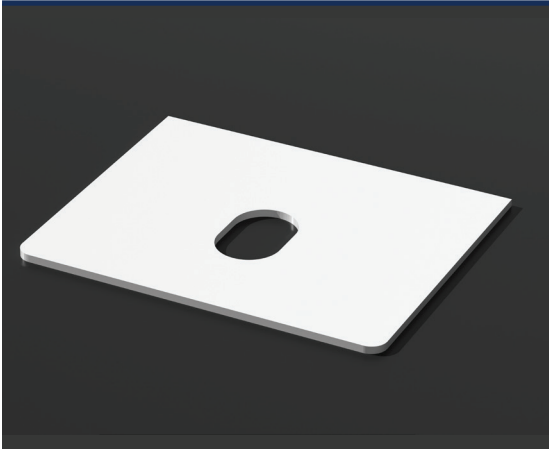

600 CURVED SLAB TOP

600 WHITE CURVED SINTERED STONE SLAB TOP

COLOUR	WHITE
MATERIAL	SINTERED STONE
PRODUCT CODE	SLA600CURWHITBC
BASIN WEIGHT	9KG

W 570 | H 12 | D 465

LECICO RESERVE THE RIGHT TO CHANGE THE PRODUCT WITHOUT NOTIFICATION