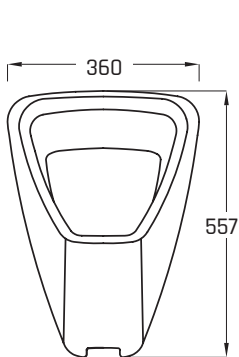

ATLAS GEO

BACK ENTRY / TOP ENTRY URINAL

COLOUR	WHITE
MATERIAL	VITREOUS CHINA
BACK ENTRY CODE	GEOURIWHU0557UE
TOP ENTRY CODE	GEOURIWHU0TOPIUE
WEIGHT	12KG

FIXING KIT AND INTERNAL SPREADER INCLUDED

OPTIONAL

GEO BACK INLET URINAL :

GEBERIT BUNG	FIXGEBBUNGRUBUS
GEBERIT TRAP	FIXGEBTRAPHORUS

GEO TOP INLET URINAL:

GEBERIT TRAP	FIXGEBTRAPHORUS
---------------------	-----------------

W 360 | H 557 | D 337

LECICO RESERVE THE RIGHT TO CHANGE THE PRODUCT WITHOUT NOTIFICATION

BACK ENTRY
URINAL

TOP ENTRY
URINAL