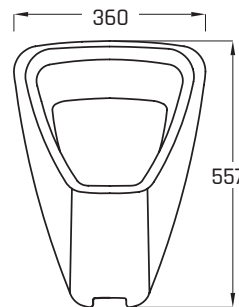

ATLAS GEO

BACK ENTRY / TOP ENTRY URINAL

COLOUR	WHITE
MATERIAL	VITREOUS CHINA
BACK ENTRY CODE	GEOURIWHU0557UE
TOP ENTRY CODE	GEOURIWHU0TOPIUE
WEIGHT	12KG

FIXING KIT AND INTERNAL SPREADER INCLUDED

OPTIONAL

GEO BACK INLET URINAL :

GEBERIT BUNG	FIXGEBBUNGRUBUS
GEBERIT TRAP	FIXGEBTRAPHORUS

GEO TOP INLET URINAL:

GEBERIT TRAP	FIXGEBTRAPHORUS
---------------------	-----------------

W 360 | H 557 | D 337

LECICO RESERVE THE RIGHT TO CHANGE THE PRODUCT WITHOUT NOTIFICATION

BACK ENTRY
URINAL

TOP ENTRY
URINAL