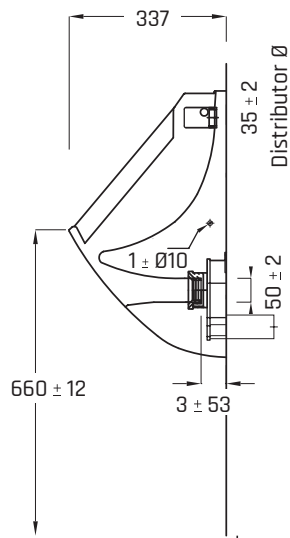

ATLAS GEO

BACK ENTRY / TOP ENTRY URINAL

COLOUR	WHITE
MATERIAL	VITREOUS CHINA
BACK ENTRY CODE	GEOURIWHU0557UE
TOP ENTRY CODE	GEOURIWHU0TOPIUE
WEIGHT	12KG

FIXING KIT AND INTERNAL SPREADER INCLUDED

OPTIONAL

GEO BACK INLET URINAL :

GEBERIT BUNG	FIXGEBBUNGRUBUS
GEBERIT TRAP	FIXGEBTRAPHORUS

GEO TOP INLET URINAL:

GEBERIT TRAP	FIXGEBTRAPHORUS
---------------------	-----------------

W 360 | H 557 | D 337

LECICO RESERVE THE RIGHT TO CHANGE THE PRODUCT WITHOUT NOTIFICATION

BACK ENTRY
URINAL

TOP ENTRY
URINAL