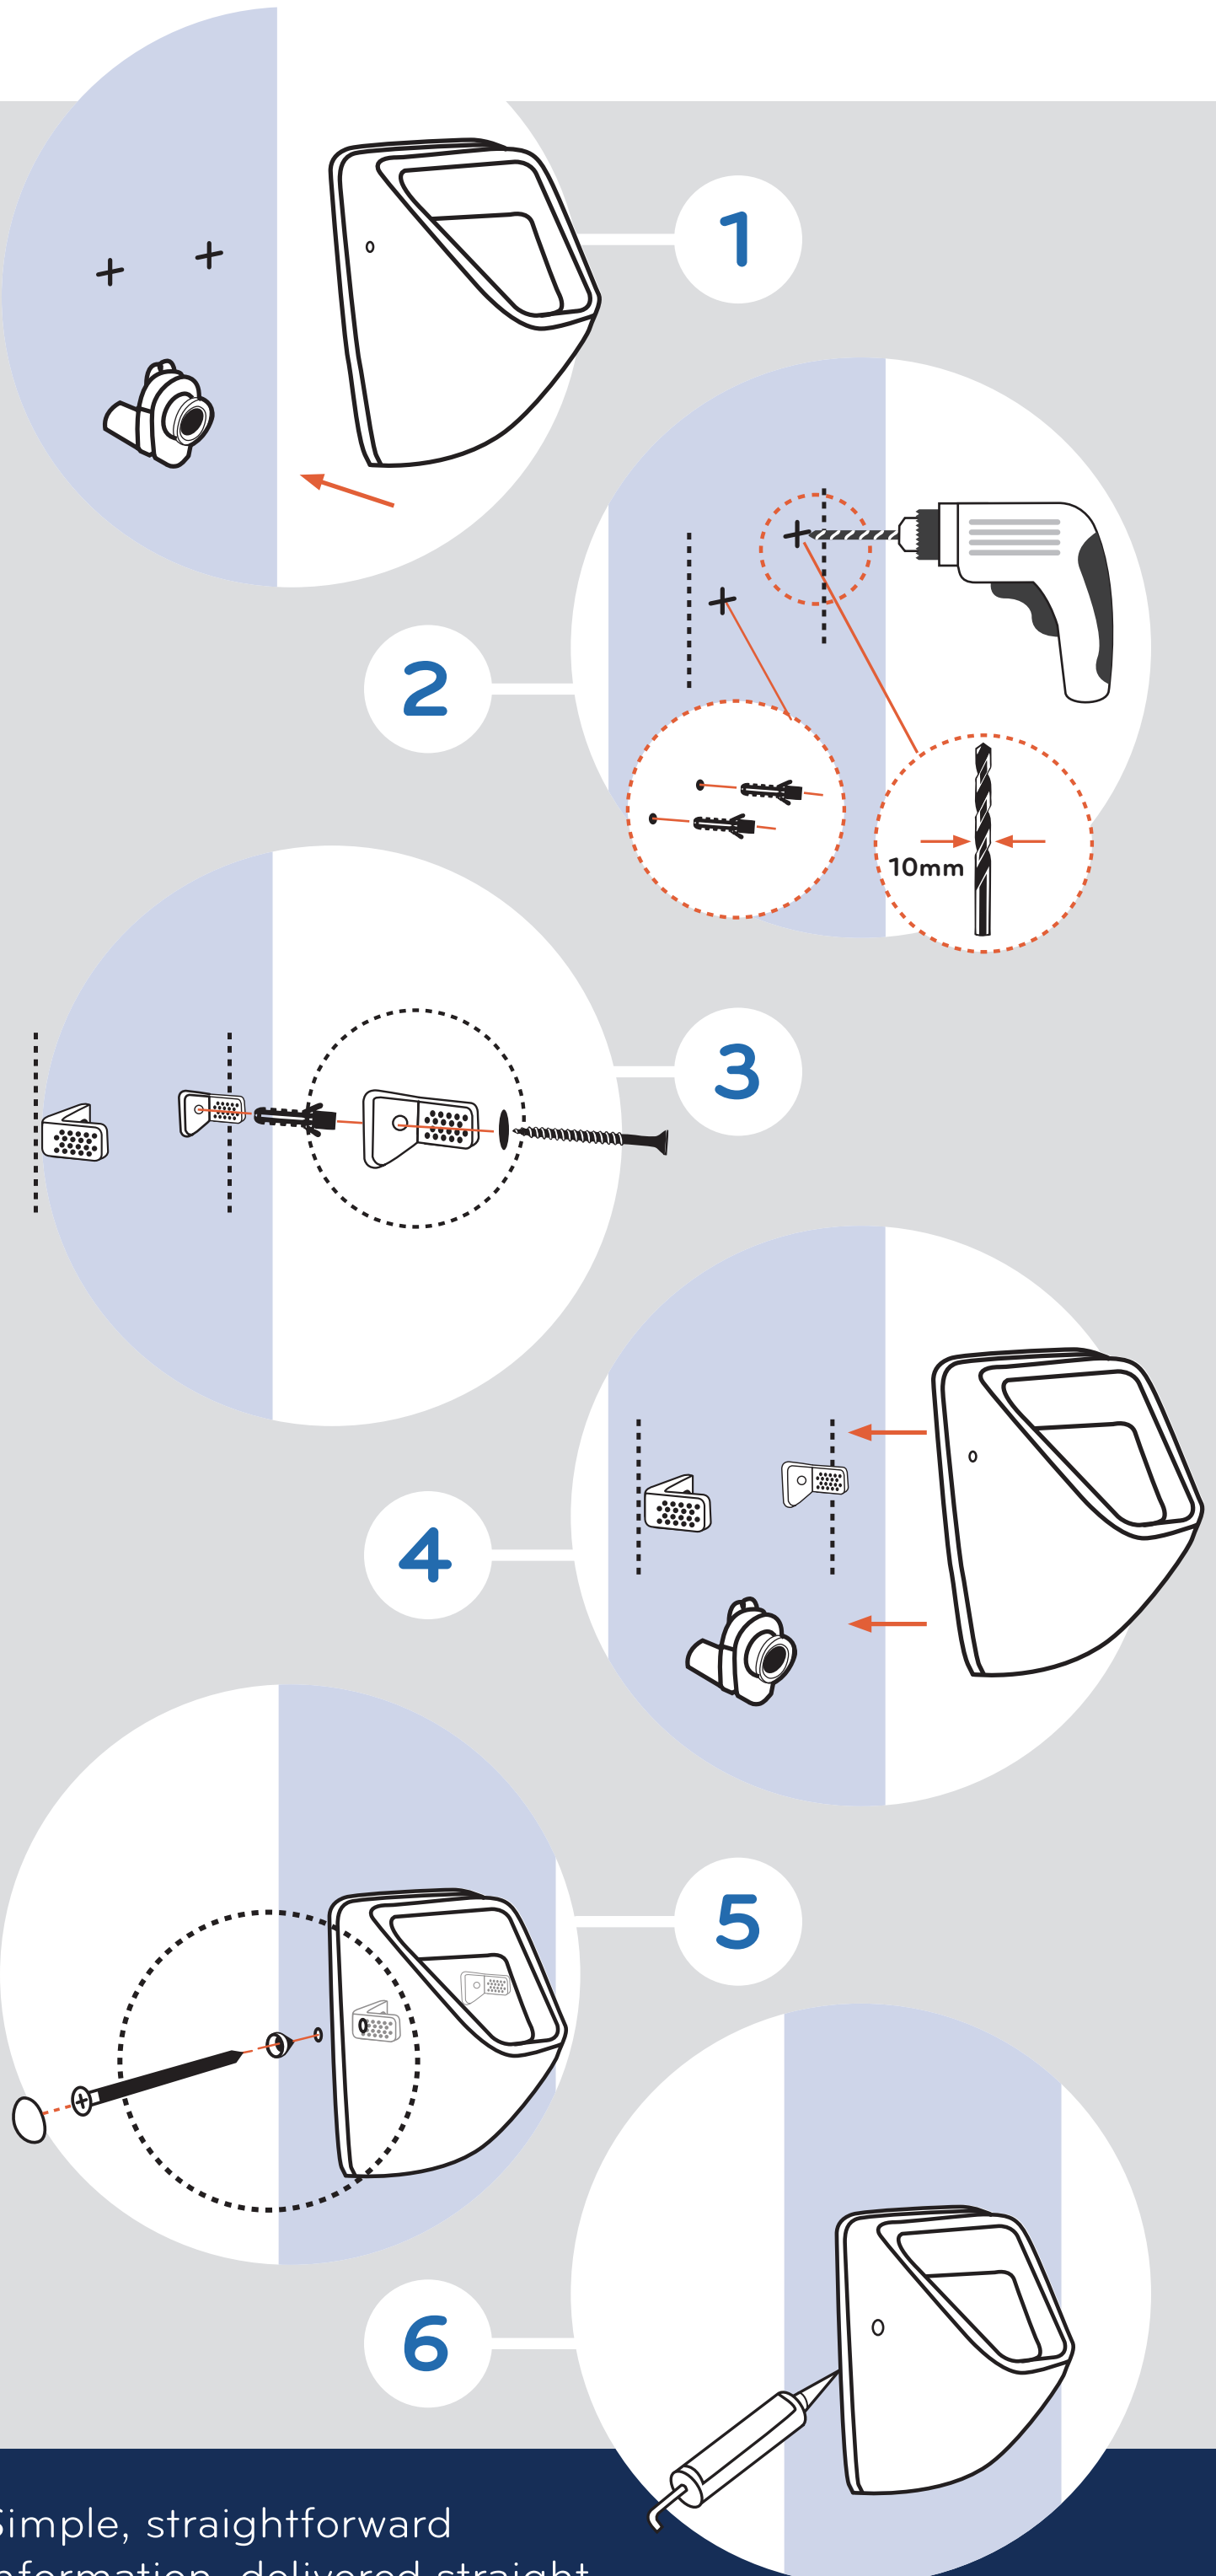

# BACK ENTRY URINAL INSTALLATION INSTRUCTIONS

Simple, straightforward information, delivered straight to your inbox, for your convenience.

#yoursolutionprovider

 [www.lecicoso.co.za](http://www.lecicoso.co.za)  [facebook.com/LecicoSA](https://facebook.com/LecicoSA)  [@lecicoso](https://twitter.com/lecicoso)

# TOP ENTRY URINAL INSTALLATION INSTRUCTIONS

**Lecico**  
quality bathroom solutions

Simple, straightforward information, delivered straight to your inbox, for your convenience.

**#yoursolutionprovider**