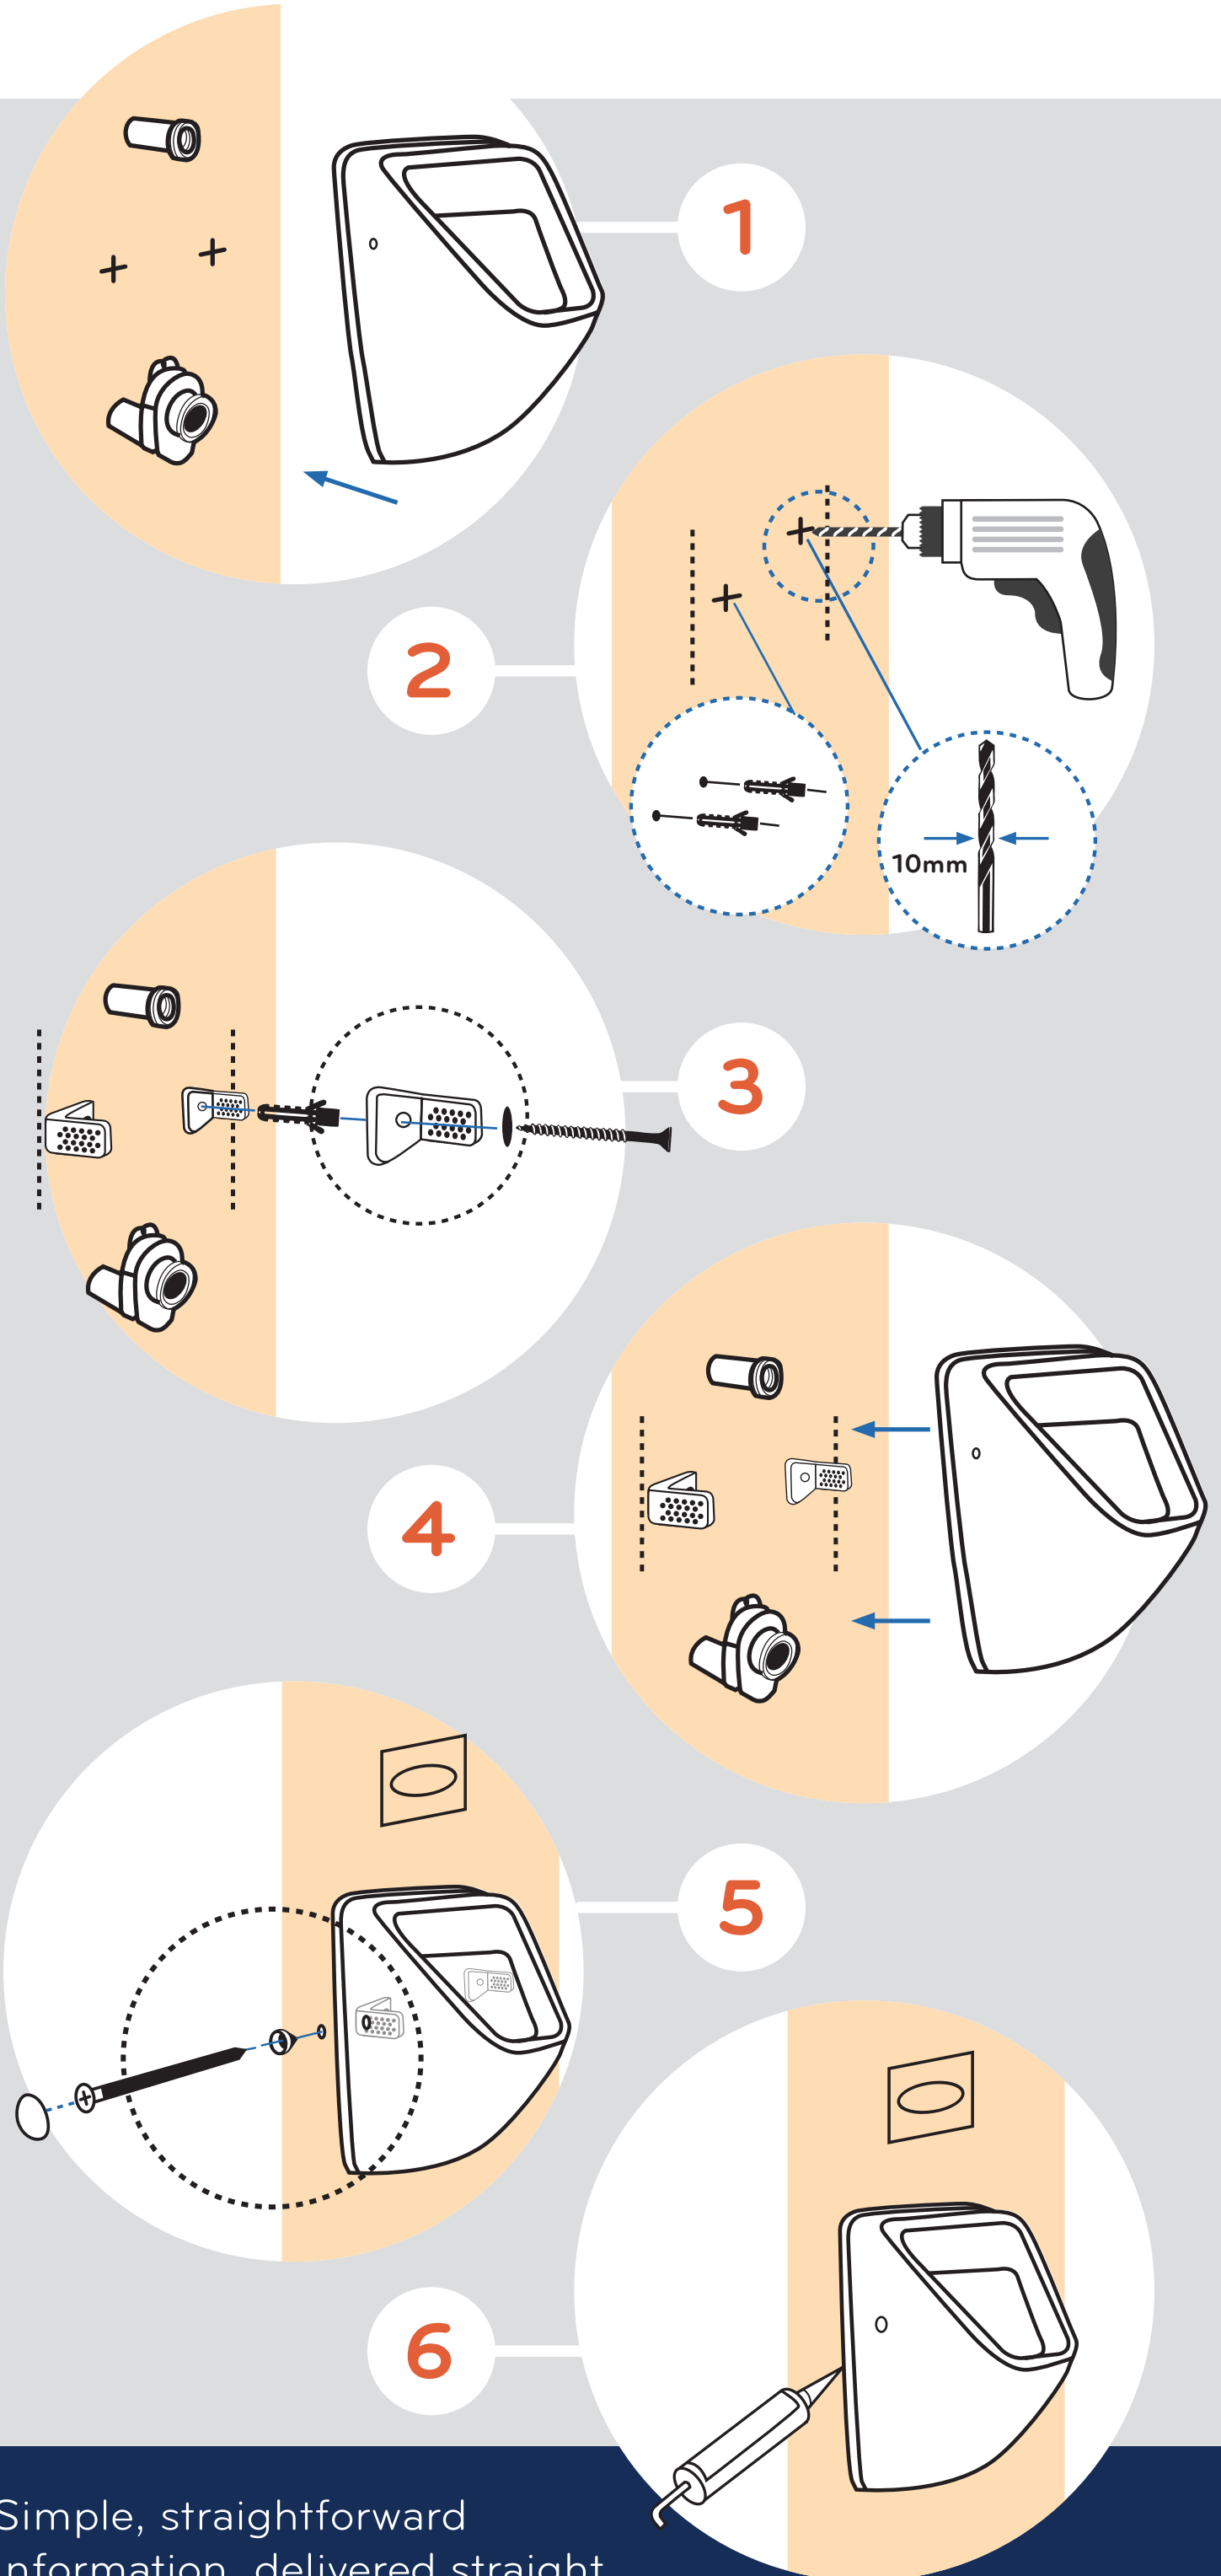

# BACK ENTRY URINAL INSTALLATION INSTRUCTIONS

Simple, straightforward information, delivered straight to your inbox, for your convenience.

#yoursolutionprovider

 [www.lecicoso.co.za](http://www.lecicoso.co.za)  [facebook.com/LecicoSA](https://facebook.com/LecicoSA)  [@lecicoso](https://twitter.com/lecicoso)

# TOP ENTRY URINAL INSTALLATION INSTRUCTIONS

**Lecico**  
quality bathroom solutions

Simple, straightforward information, delivered straight to your inbox, for your convenience.

**#yoursolutionprovider**