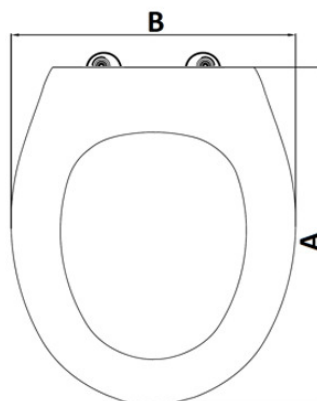

Lecico

quality bathroom solutions

BP 6045 SEAT MADISON SOFT CLOSE

- COLOUR: WHITE
- CODE: LSCS6045
- WEIGHT: 2.45KG
- FEATURE: FITS MADISON/KHARINE/AVENSIS/ROMA

Lecico reserve the right to change the product without prior notification

T: 021 531 9848 | info@lecicosa.co.za | www.lecicosa.co.za

A = 380:450 mm
B = 358 mm