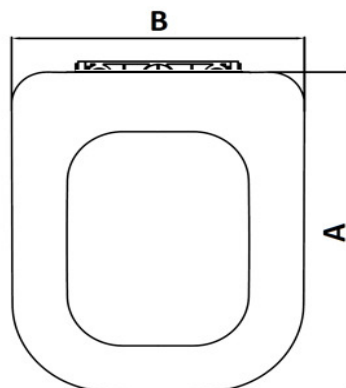

## B 6024 SEAT C2 SOFT CLOSE

- COLOUR: WHITE
- CODE: LSCS6024
- WEIGHT: 2.36KG
- FEATURE: FITS C2 CLOSE COUPLE & C2 WALL HUNG PAN

Lecico reserve the right to change the product without prior notification

T: 021 531 9848 | [info@lecicosa.co.za](mailto:info@lecicosa.co.za) | [www.lecicosa.co.za](http://www.lecicosa.co.za)

A = 426 ± 5 mm  
B = 345 mm